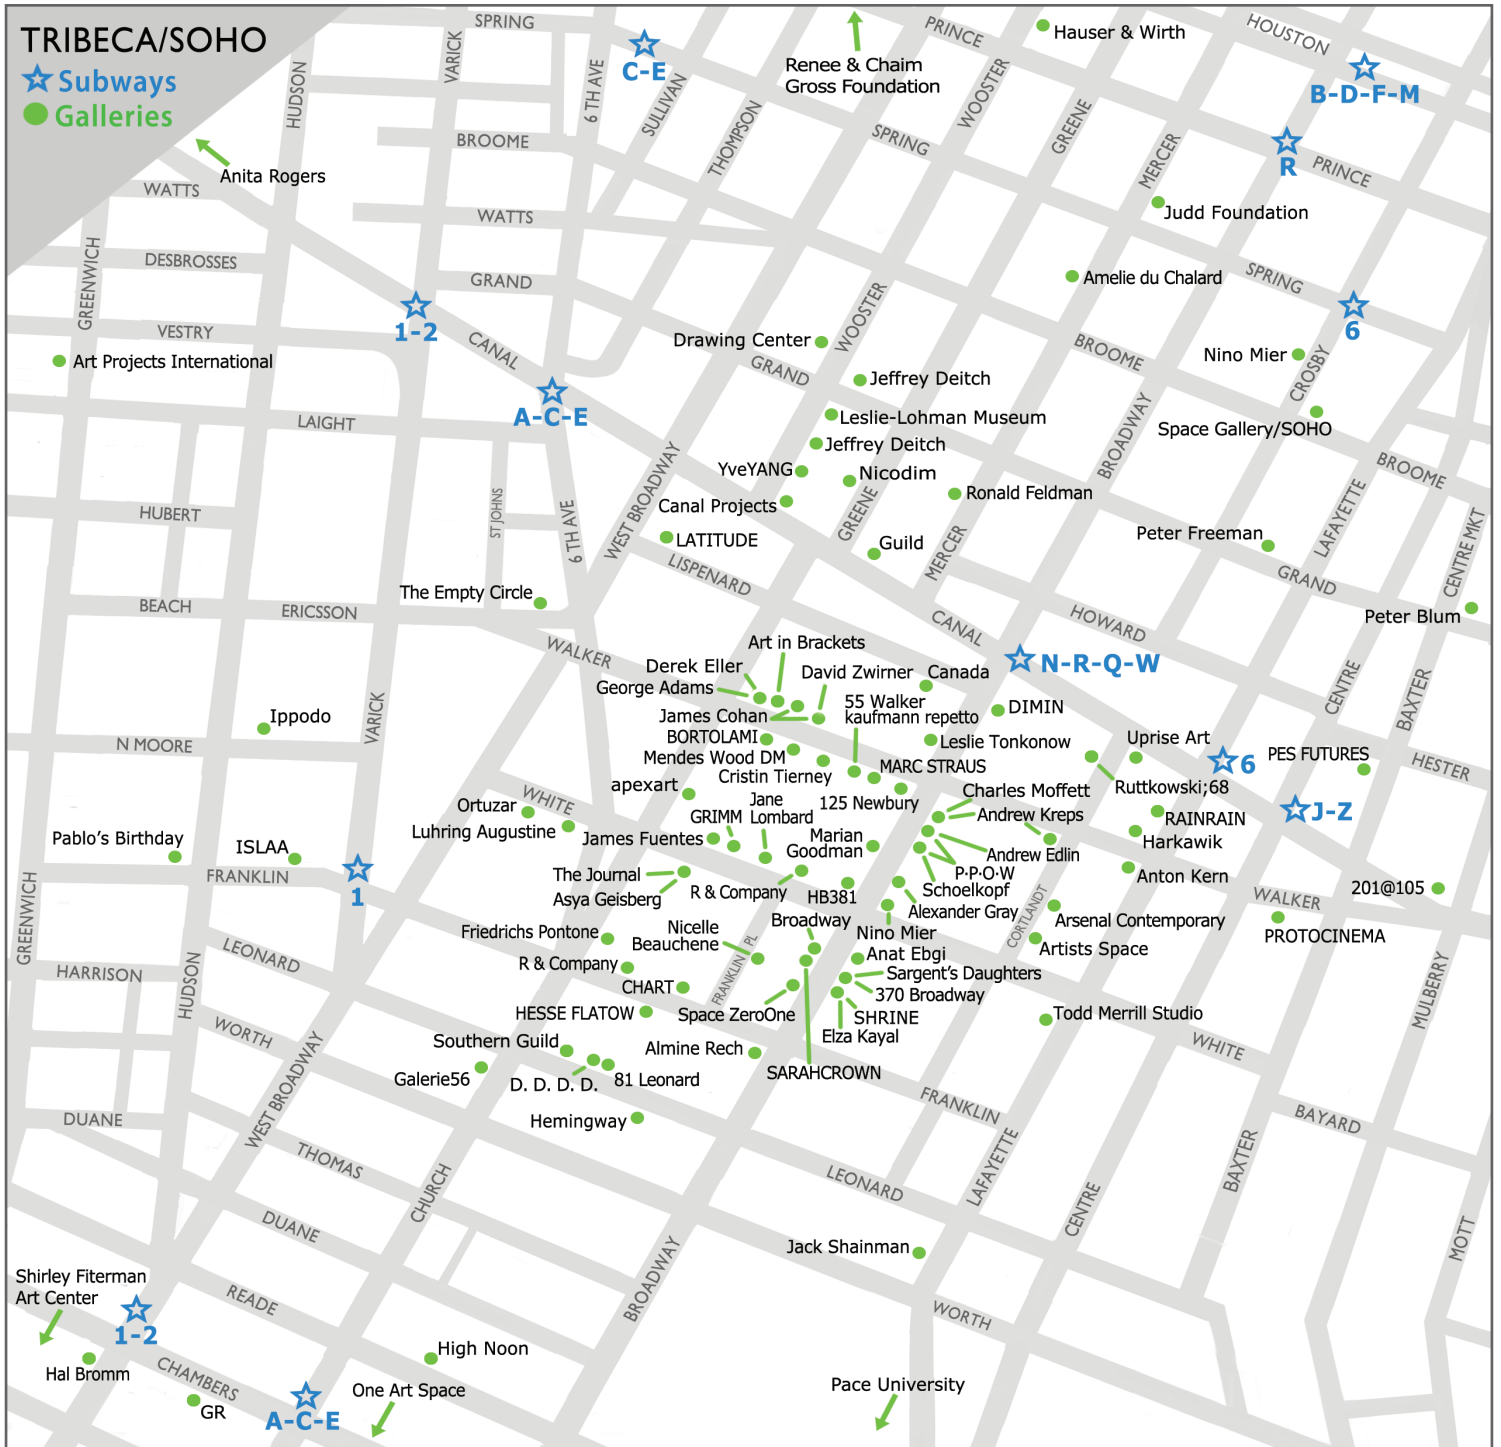

DOWNTOWN GALLERY MAP

MAY/JUNE 2026

TRIBECA • SOHO • LOWER EAST SIDE

TRIBECA • SOHO • LOWER EAST SIDE

TRIBECA/SOHO

TRIBECA GALLERY NIGHT

May 15, 6-8 PM

Over 80 galleries across Tribeca will stay open late for an evening of gallery hopping during New York's art fair week.